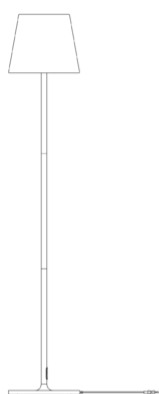

Poldina 230V _

Table, wall and floor lamps with die-cast aluminum structure painted in matt white, corten or dark grey, and transparent polycarbonate diffuser. The light source is LED or E27 incandescent (E27 bulb not included). The LED versions are dimmable; the LED table lamp has the light color temperature selection function. The high IP rating (IP54) makes the wall lamps ideal for indoor and outdoor use.

Ø 28 cm
Ø 11 in

150 cm
59 in

23 cm
9 in

28 cm
11 in

E27 LED IP40

LL0360

<input type="checkbox"/>	White	B3	<input type="checkbox"/>	Dark grey	N3
<input type="checkbox"/>	Corten	R3			

Poldina 230V _